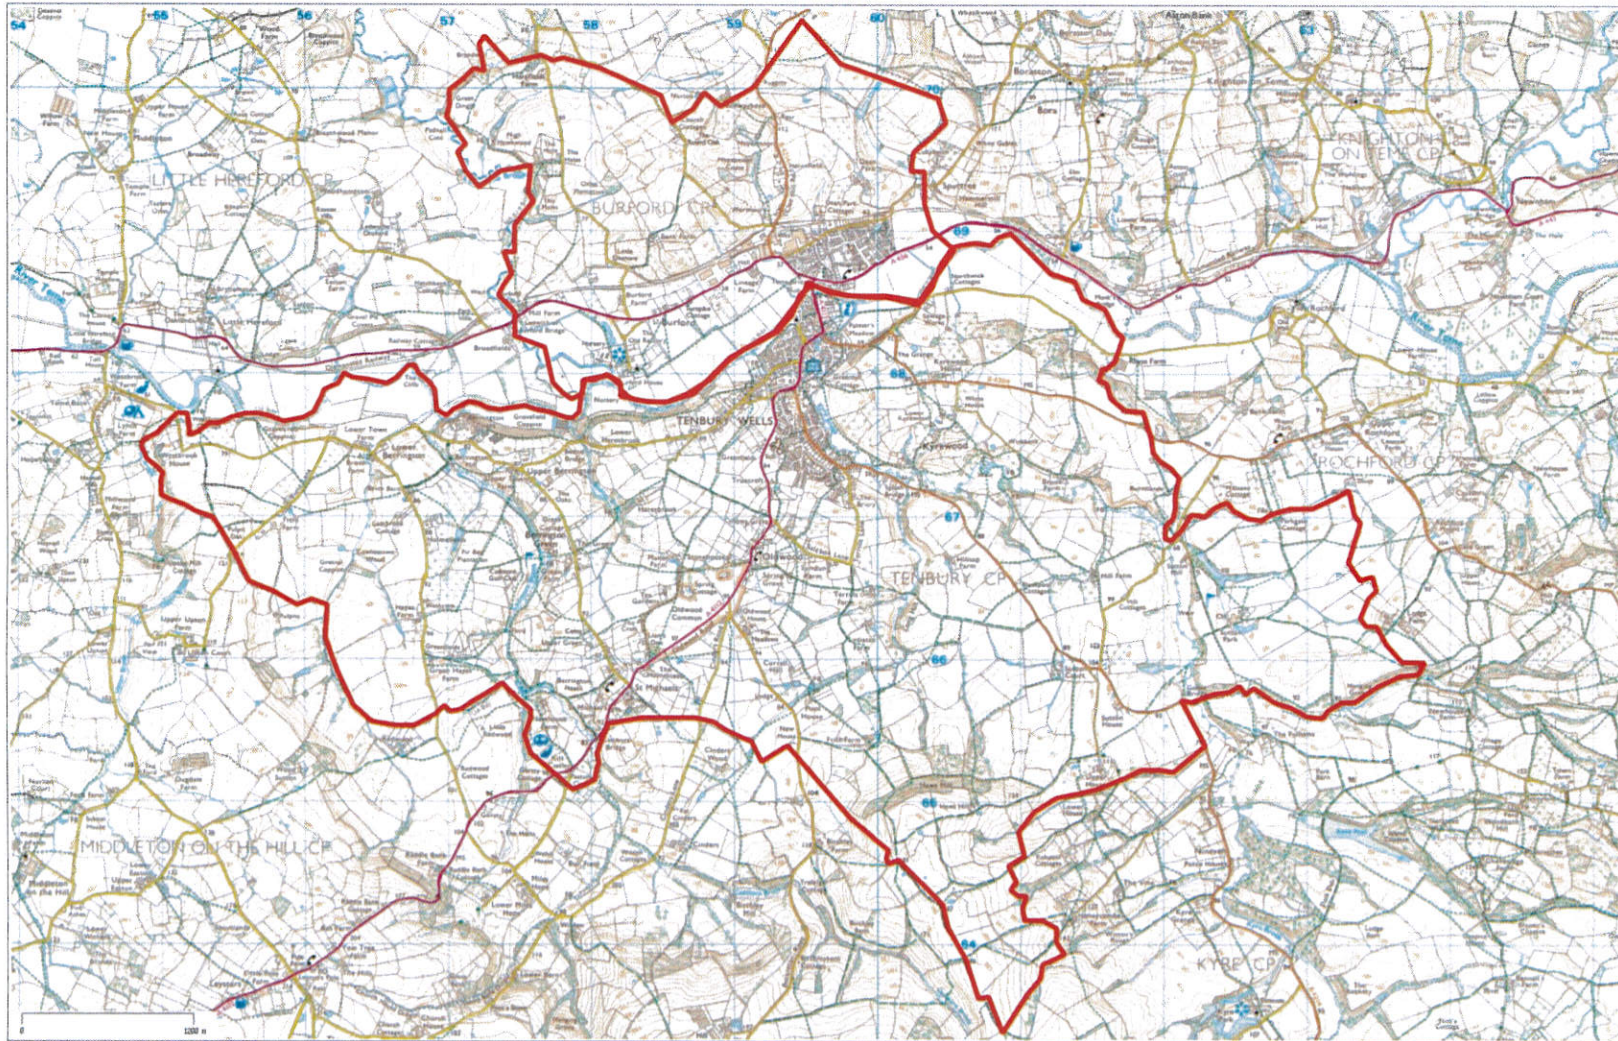

### Map 1. Tenbury and Burford Designated Neighbourhood Plan Area

Tenbury CP 

Date Created: 8-6-2016 | Map Centre (Easting/Northing): 359577 / 266946 | Scale: 1:41061 | © Crown copyright and database right. All rights reserved (100052669) 2016